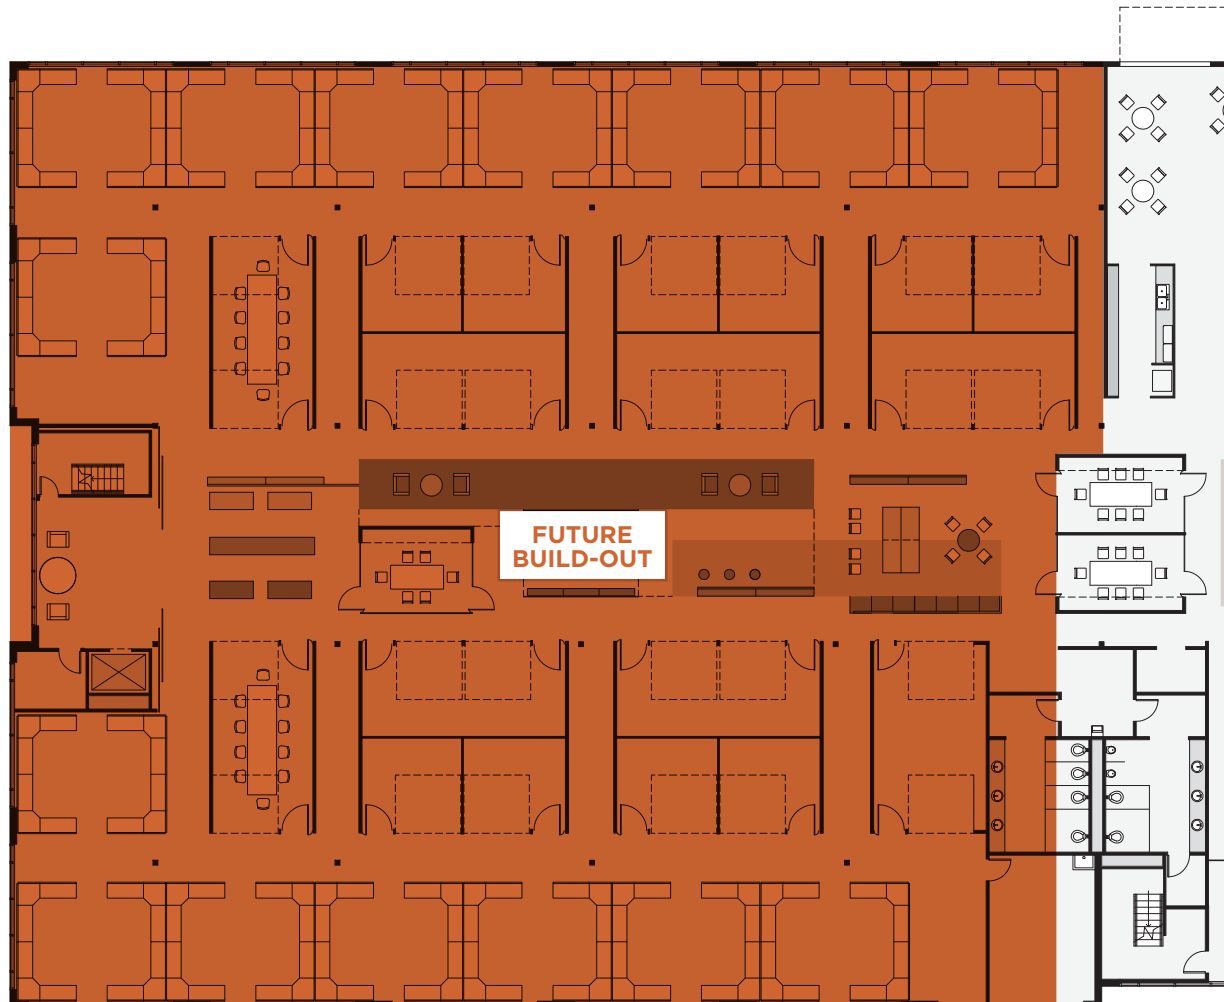

AN INNOVATIVE CONCEPT FOR TODAY'S ENTREPRENEURS

Set on the dynamic McKinstry campus, the Innovation Center is 24,000 square feet of neo-industrial, flexible offices specifically designed to fuel entrepreneurial collaboration.

The simple use and expression of materials in the Innovation Center combine with an open floor plan that allows for optimum workspace and complete flexibility. As companies expand, the Innovation Center can take a company from a business-ready one person office to a 3,000 square-foot suite.

INNOVATION CENTER FLOOR PLAN

AMENITIES

- Shop space for prototype development
- Demonstration space
- Access to mock-up demonstration platforms for testing
- Boardroom that seats up to 20 people; three conference rooms that seat up to 10
- Innovation Bar
- Kitchenette and coffee bar
- Copy and production center
- Access to the McKinstry campus, including the Wellness Center athletic facilities, rooftop driving range and Fireside Grille dining area
- Parking