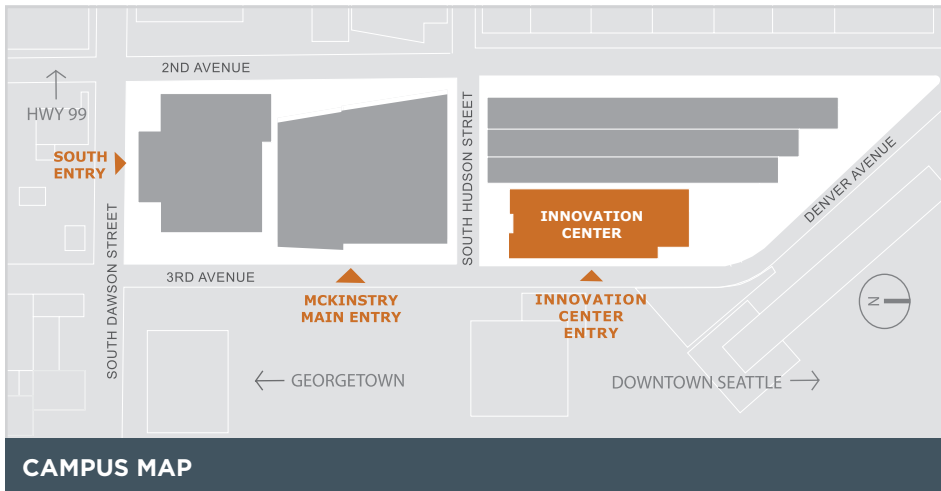

McKinstry Innovation Center

Advancing the future of energy technology

CONTACT

For more information about the
McKinstry Innovation Center, contact:

TONY STEWART

McKinstry Innovation Center

TonyS@McKinstry.com

206-832-8371

1-800-669-6223

210 S. Hudson St., Seattle, WA 98134

www.McKinstryInnovationCenter.com